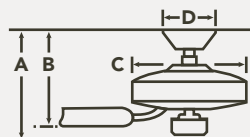

PULL CHAIN

- 3 Speeds
- 3 Forward & Reverse
- Manual Reverse

OPTIONAL CONTROLS

65K WALL CONTROL SYSTEM - LIMITED FUNCTION

371042MUL (Shown)
337001WH
371082WH

BLADE SPECS

Blade Finish & Part Number (Side 1)	Blade Finish & Part Number (Reversible)	Fan Finish
Dark Cherry FB330247 BAP	Weathered White Walnut FB330247 BAP	BAP Burnished Antique Pewter
Matte White FB330247 MWH	Weathered White Walnut FB330247 MWH	MWH Matte White
Silver FB330247 NI	Walnut FB330247 NI	NI Brushed Nickel
Cherry FB330247 OBB	Walnut FB330247 OBB	OBB Oil Brushed Bronze™

HANGING MEASUREMENTS

WITH 4.5" DOWNROD

Fixture Drop (from ceiling)	Blade Drop (from ceiling)	Housing (width)	Ceiling Canopy (width)
A: 14.00"	B: 12.50"	C: 12.50"	D: 6.75"

AIR PERFORMANCE

AIRFLOW Cubic Ft. Per Minute on High	POWER USAGE Watts on High (Excludes Lights)	AIRFLOW EFFICIENCY Cubic Ft. Per Minute Per Watt
4593	71	65